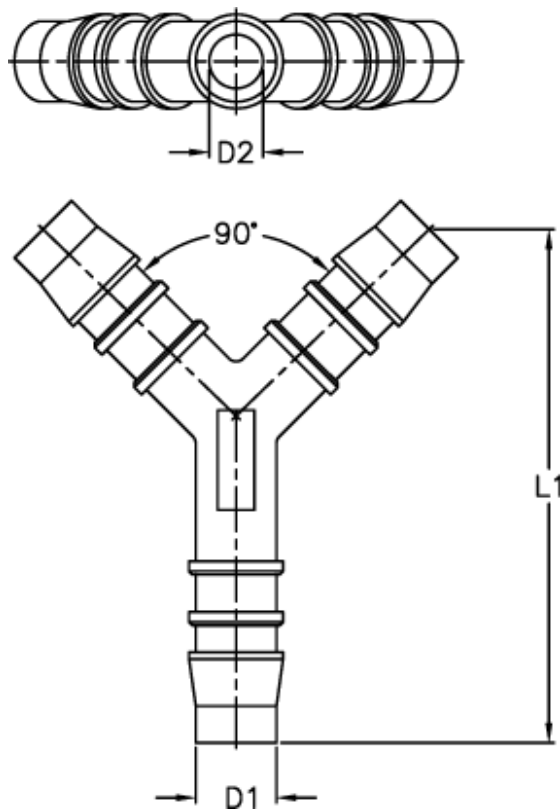

Article number: 027708900012

Description: Norma hose coupling YS 12

## Measures

D1 = 12

D2 = 8.6

L1 = 64.0